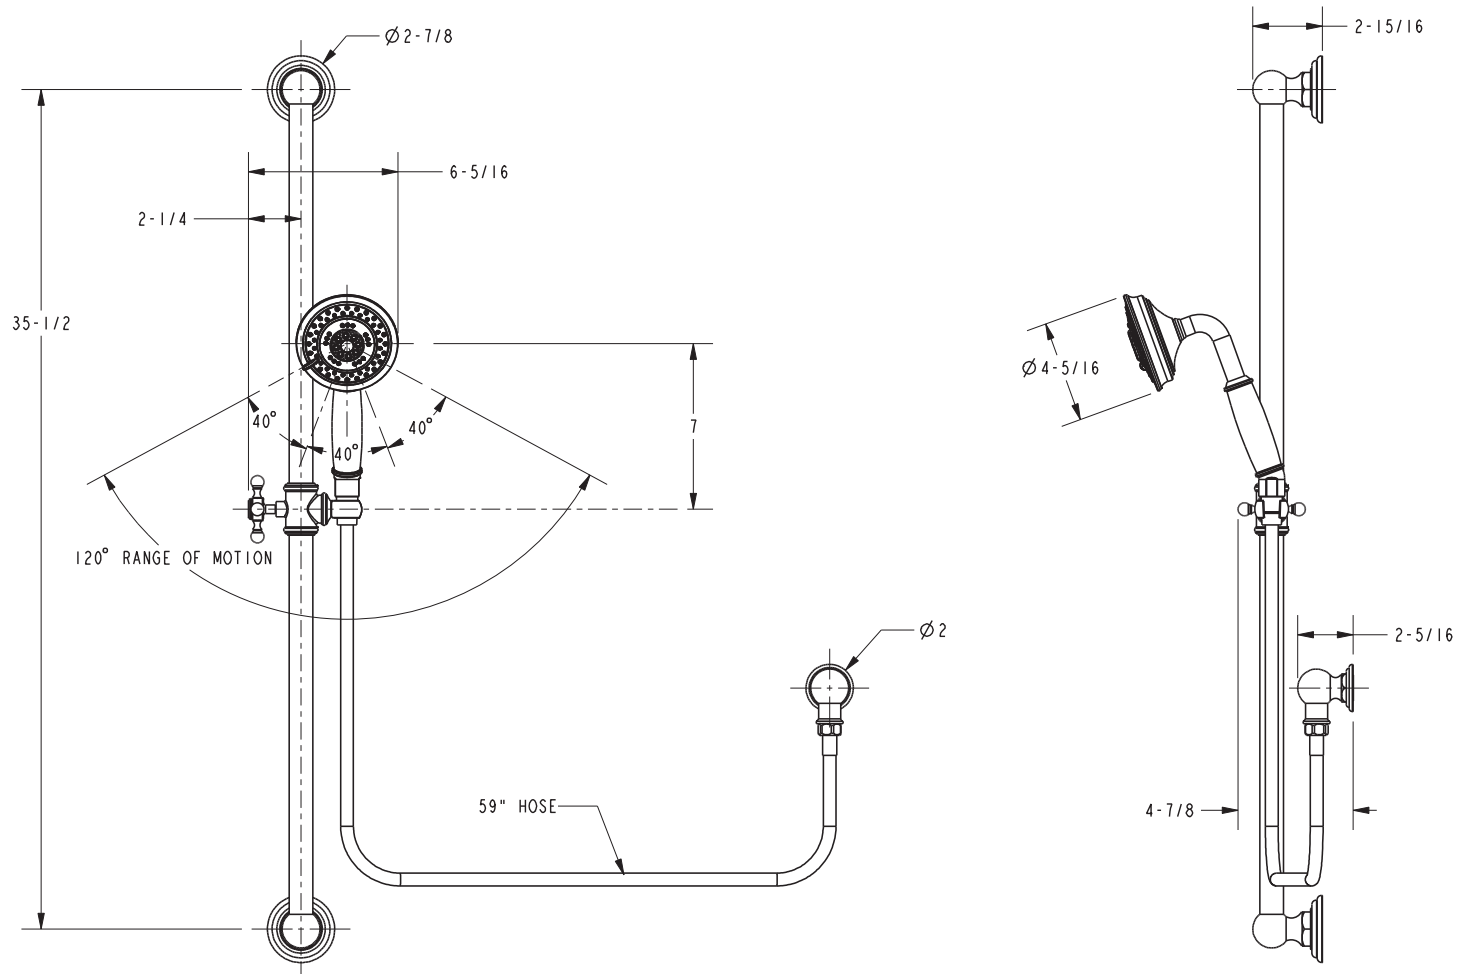

NEWPORT BATH

Features

- Solid brass construction
- Traditional styling
- ADA compliant slide bar adjustment handle
- Multi-function engine with 3 spray modes
- Rubber nozzles facilitate easy cleaning
- Handshower incorporates twin back-check valves
- 1/2" NPT inlet elbow fitting
- 4" (10.2 cm) showerhead diameter
- 2.0 gallons (7.6 liters) per minute maximum flow rate

280E

Specified Model

Model	Description	Colors Finishes
280E	Handshower with Slide bar Set	<input type="checkbox"/> 10B <input type="checkbox"/> 15 <input type="checkbox"/> 15S <input type="checkbox"/> 26 <input type="checkbox"/> Other

Product Specification: Add "Color / Finish" suffix to Model number, below.

The Handshower with Slidebar Set shall be of solid brass construction while incorporating a non-metallic handshower engine. Handshower with Slidebar Set shall have a multi-function shower engine with 3 spray modes incorporating rubber nozzles to facilitate easy cleaning. Handshower with Slidebar Set shall incorporate twin back-check valves within the handshower handle. Handshower with Slidebar Set shall incorporate a handshower holder mechanism that affords linear and rotational adjustments to the handshower. Handshower with Slidebar Set shall have a 1/2" NPT inlet fitting and 4" (10.2 cm) showerhead diameter while operating at 2.0 gallons (7.6 liters) per minute maximum flow rate. Handshower with Slidebar Set shall be Newport Brass Model 280E/____.

280E

PRODUCT DIMENSIONS *(Units are in inches)*

Newport Bath Handshower with Slidebar Set 280E